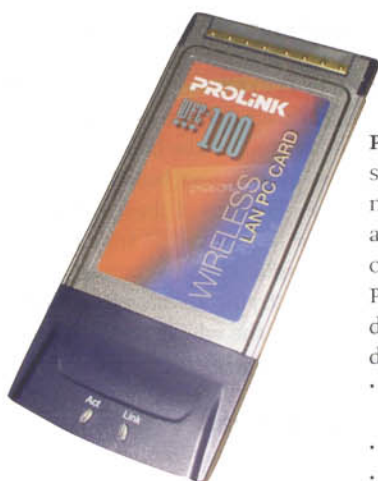

PROLINK®

Challenge The Limit

WirelessWorld

WIRELESS INNOVATIONS FOR BUSINESSES

**Product Review - WUB1500 Wireless USB Adapter
WFE100 Wireless LAN PC Card
Hurricane 9000W Wireless ADSL Router**

PROLINK'S 802.11B WIRELESS USB Adapter offers data rate up to 11Mbps in a WLAN environment. It is a high-speed wireless network card that plugs into your notebook or desktop PC and accesses to the LAN or peer-to-peer networking easily without wires or cables. The USB adapter is designed for a USB type A port of a laptop or desktop computer for creating a wireless workstation.

PROLINK'S WFE100 is a high-speed 11Mbps Ethernet wireless network adapter that plugs into any CardBus enabled PC. Once connected with other networked PC's, it allows you to share hard disk drives, DVD drives, CD drives, printers, etc.

- Provides shared access to a modem for Internet access
- Based on RF technology
- IEEE 802.11b

PROLINK'S HURRICANE 9000W is a 802.11b Wireless ADSL Router with 4-port 10/100 switch. It provides Full rate (ANSI and G.DMT) as well as G.lite ADSL standards line support, and can be connected to PC through Ethernet or via IEEE802.11b WLAN technology.